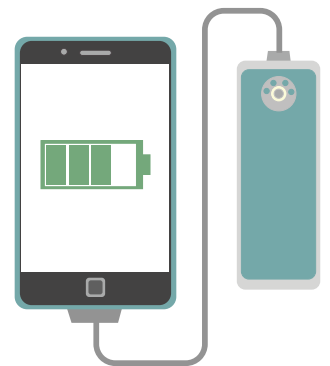

Cod. F128 107 P

COD.	TABLET CASES					
F126 ...	Tablet Case 44 eco col. White Pearl Porta Tablet 44 eco col. Bianco perlato	1	6	1,6	40x27x7	8015189126016
F128 ...P	Tablet Case 44 eco with powerbank Porta Tablet 44 eco con powerbank	1	6	1,9	40x27x7	-