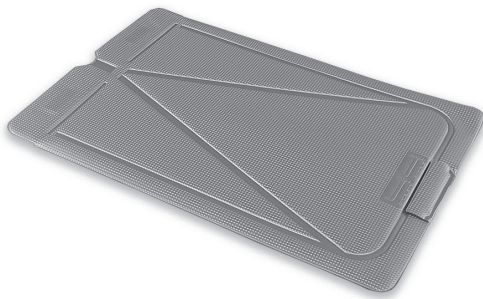

CASE & SUPPORT FOR TABLETS

Ultra thin with magnetic safety closure
Ultra sottile con chiusura di sicurezza magnetica.
Ultrasutil con cierre magnético